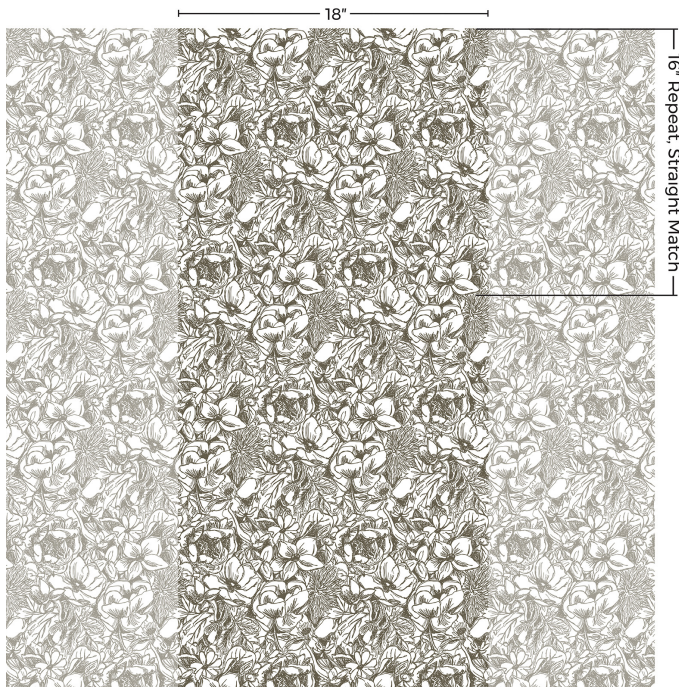

INSTALLATION

DOODLES: BLOOM

ARTIST

Cassandra Ott

CODE

DDB

ROLL LENGTH

15' Single
30' Double

DESIGN WIDTH

18"

DESIGN REPEAT

16"

MATCH

Straight

ARRIVES UNTRIMMED.
CUT TO THE INSIDE OF THESE MARKS:

All Red Disk wallpapers are hand silk-screened by Buffalo, NY artisans, using LEED certified C2 Paints. The substrate is a low VOC emitting, non-pvc product made with (non-woven) wood pulp/natural fiber technology containing FSC sourced materials. Class "A" fire rating in a highly breathable (increases resistance to mold and mildew in high humidity environments) recyclable wall covering. Stain resistant and wipeable.