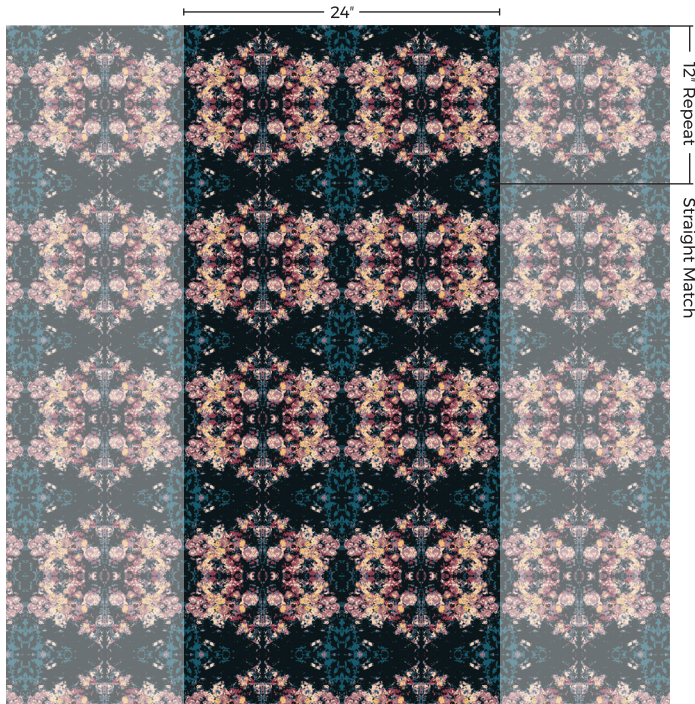

INSTALLATION

BALBOA ROSES

ARTIST

Gretchen Weidner

CODE

BR

ROLL LENGTH

15' Single
30' Double

DESIGN WIDTH

24"

DESIGN REPEAT

12"

MATCH

Straight

ARRIVES UNTRIMMED.
CUT TO THE INSIDE OF THESE MARKS:

All Red Disk wallpapers are hand silk-screened by Buffalo, NY artisans, using LEED certified C2 Paints. The substrate is a low VOC emitting, non-pvc product made with (non-woven) wood pulp/natural fiber technology containing FSC sourced materials. Class "A" fire rating in a highly breathable (increases resistance to mold and mildew in high humidity environments) recyclable wall covering. Stain resistant and wipeable.

RED DISK

reddiskstudio.com