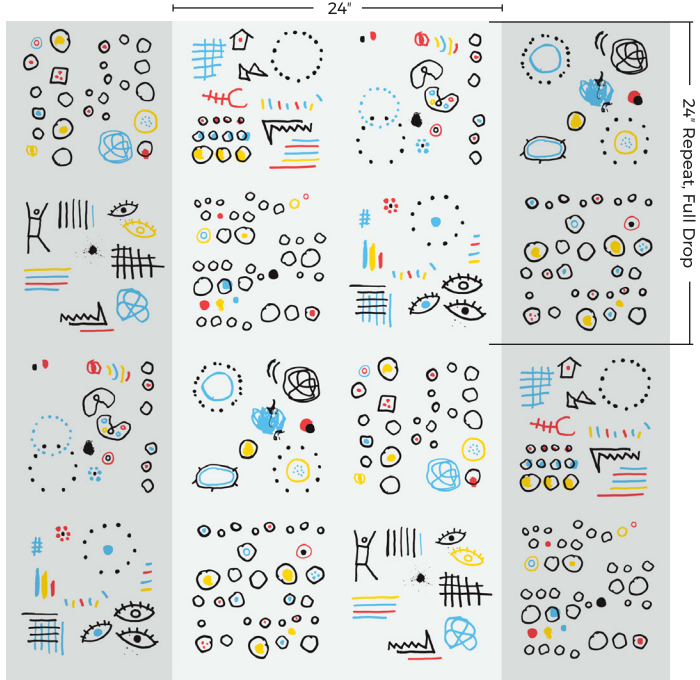

### DESIGN WIDTH

24"

### MATCH

Full Drop

ARRIVES UNTRIMMED.  
CUT TO THE INSIDE OF THESE MARKS:

All Red Disk wallpapers are hand silk-screened by Buffalo, NY artisans using latex paints. The substrate is a low VOC emitting, non-pvc product made with (non-woven) wood pulp/natural fiber technology containing FSC sourced materials. Class "A" fire rating in a highly breathable (increases resistance to mold and mildew in high humidity environments) recyclable wall covering. All Red Disk wallpapers are wipeable.